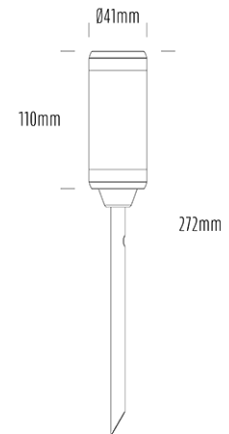

Spike Uplight

SPECIFICATIONS

Product Code	AQL-105
Family	Lumena
Construction Material	CNC Machined & Anodised Aluminium 6061
Cable	900mm Aqualux 2-Core Silicone / PTFE Cable
IP Rating	IP67
Warranty	5 Year Aqualux Warranty

CONFIGURED OPTIONS

Variant Code	AQL-105-A4X007RD40Q
Body Colour	Dulux Venerable Silver 9067621K
Control Gear	12~24V AC / 24V DC
Rated Power	7W
Nominal Lumens	280 lm
CCT / Colour	Red 630nm
Optical	40
CRI	00
Other	AqualuxPLUS QuickConnect
Dimming	Optional 10V PWM (DC)