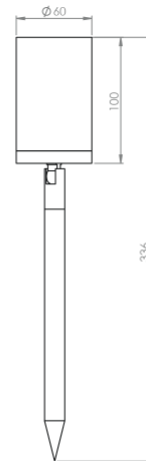

AQA-106-SS Garden Spike adjustable

CONFIGURED OPTIONS

ORDER CODE	AQA-106-SS-SS-316-X12WN
FINISH OPTION	Stainless Steel 316
OPTICAL OPTION	Narrow (10)
LED OPTION	X12 LED (550lmn)
LED COLOR	Warm White (3000K)

SPECIFICATIONS

PRODUCT CODE	AQA-106-SS
FAMILY	Artisan
OPTIC OPTIONS	Narrow (10), Medium (25), Wide (40)
FINISH OPTIONS	Stainless Steel 316
LAMP OPTIONS	X12 LED (550lmn), 4W LED MR16 , 6W LED MR16
LED COLORS	Warm White (3000K), Cool White (5700K)
CONSTRUCTION	Stainless Steel 316
CABLE	300mm Aqualux 2-Core Silicone / PTFE Cable
ELECTRICAL	12V ~ 24V AC / 15V ~ 24V DC MultiSource Driver, MR16 SELV (12 or 24V)
WARRANTY	10 Year Warranty
IP RATING	IP65
NOTES	