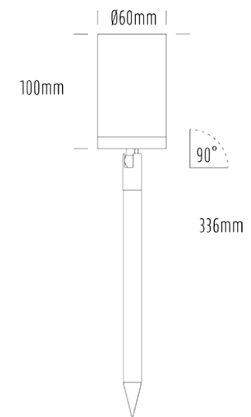

Garden Spike adjustable

SPECIFICATIONS

Product Code	AQA-106
Family	Artisan
Construction Material	Stainless Steel 316
Cable	300mm Aqualux 2-Core Silicone / PTFE Cable
IP Rating	IP65
Warranty	10 Year Aqualux Warranty

CONFIGURED OPTIONS

Variant Code	AQA-106-S1X0075740S
Body Colour	Natural
Control Gear	12~24V AC / 24V DC
Rated Power	7W
Nominal Lumens	600 lm
CCT / Colour	5700K / 550mA
Optical	40
CRI	80
Other	1m Aqualux Cable
Dimming	Optional 10V PWM (DC)