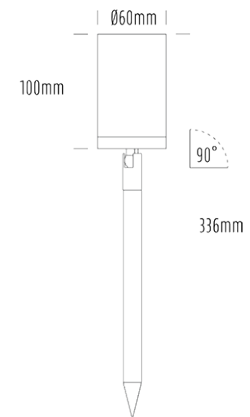

## SPECIFICATIONS

Product Code	AQA-106
Family	Artisan
Construction Material	Stainless Steel 316
Cable	300mm Aqualux 2-Core Silicone / PTFE Cable
IP Rating	IP65
Warranty	10 Year Aqualux Warranty

## CONFIGURED OPTIONS

Variant Code	AQA-106-S1X0073040S
Body Colour	Natural
Control Gear	12~24V AC / 24V DC
Rated Power	7W
Nominal Lumens	550 lm
CCT / Colour	3000K / 550mA
Optical	40
CRI	90
Other	1m Aqualux Cable
Dimming	Optional 10V PWM (DC)