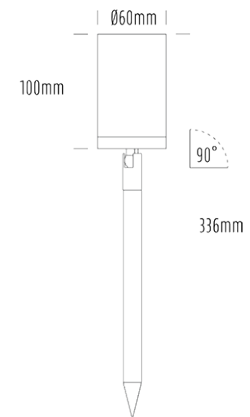

Garden Spike adjustable

SPECIFICATIONS

Product Code	AQA-106
Family	Artisan
Construction Material	Stainless Steel 316
Cable	300mm Aqualux 2-Core Silicone / PTFE Cable
IP Rating	IP65
Warranty	10 Year Aqualux Warranty

CONFIGURED OPTIONS

Variant Code	AQA-106-S1X0072710S
Body Colour	Natural
Control Gear	12~24V AC / 24V DC
Rated Power	7W
Nominal Lumens	550 lm
CCT / Colour	2700K / 550mA
Optical	10
CRI	90
Other	1m Aqualux Cable
Dimming	Optional 10V PWM (DC)