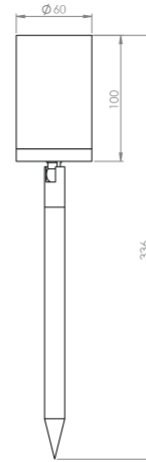

AQA-106-BR Garden Spike Adjustable

CONFIGURED OPTIONS

ORDER CODE	AQA-106-BR-AB-X12WN
FINISH OPTION	Antique Bronze
OPTICAL OPTION	Narrow (10)
LED OPTION	X12 LED (550lmn)
LED COLOR	Warm White (3000K)

SPECIFICATIONS

PRODUCT CODE	AQA-106-BR
FAMILY	Artisan
OPTIC OPTIONS	Narrow (10), Medium (25), Wide (40)
FINISH OPTIONS	Antique Bronze
LAMP OPTIONS	X12 LED (550lmn), 4W LED MR16 , 6W LED MR16
LED COLORS	Warm White (3000K), Cool White (5700K)
CONSTRUCTION	Solid Cast Brass
CABLE	300mm Aqualux 2-Core Silicone / PTFE Cable
ELECTRICAL	12V ~ 24V AC / 15V ~ 24V DC MultiSource Driver, MR16 SELV (12 or 24V)
WARRANTY	10 Year Warranty
IP RATING	IP65
NOTES	