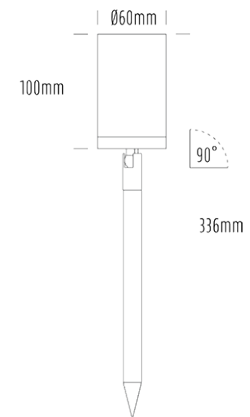

## SPECIFICATIONS

Product Code	AQA-106
Family	Artisan
Construction Material	Stainless Steel 316
Cable	300mm Aqualux 2-Core Silicone / PTFE Cable
IP Rating	IP65
Warranty	10 Year Aqualux Warranty

## CONFIGURED OPTIONS

Variant Code	AQA-106-B3X0075710S
Body Colour	Aged Brass
Control Gear	12~24V AC / 24V DC
Rated Power	7W
Nominal Lumens	600 lm
CCT / Colour	5700K / 550mA
Optical	10
CRI	80
Other	1m Aqualux Cable
Dimming	Optional 10V PWM (DC)