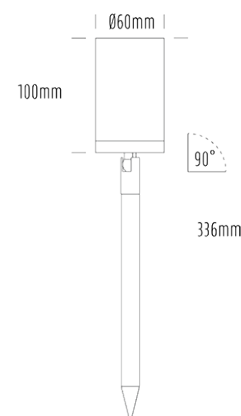

## Garden Spike adjustable

### SPECIFICATIONS

Product Code	AQA-106
Family	Artisan
Construction Material	Stainless Steel 316
Cable	300mm Aqualux 2-Core Silicone / PTFE Cable
IP Rating	IP65
Warranty	10 Year Aqualux Warranty

### CONFIGURED OPTIONS

Variant Code	AQA-106-B3X0072710S
Body Colour	Aged Brass
Control Gear	12~24V AC / 24V DC
Rated Power	7W
Nominal Lumens	550 lm
CCT / Colour	2700K / 550mA
Optical	10
CRI	90
Other	1m Aqualux Cable
Dimming	Optional 10V PWM (DC)