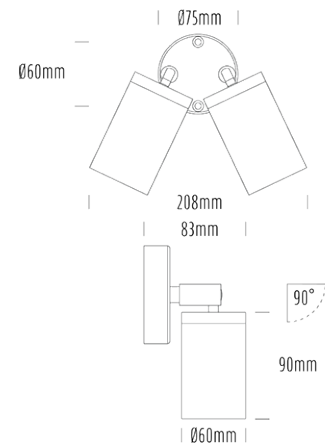

# Twin Adjustable Wall Light

## SPECIFICATIONS

Product Code	AQA-104
Family	Artisan
Construction Material	Stainless Steel 316
Cable	300mm Aqualux 2-Core Silicone / PTFE Cable
IP Rating	IP65
Warranty	10 Year Aqualux Warranty

## CONFIGURED OPTIONS

Variant Code	AQA-104-S1X0142725S
Body Colour	Natural
Control Gear	12~24V AC / 24V DC
Rated Power	14W
Nominal Lumens	1100 lm
CCT / Colour	2700K / 550mA
Optical	25
CRI	90
Other	1m Aqualux Cable
Dimming	Optional 10V PWM (DC)