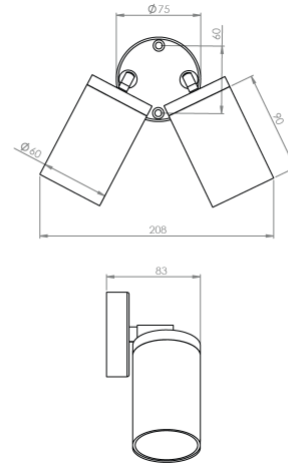

AQA-104-BR Twin Adjustable Wall Light

CONFIGURED OPTIONS

ORDER CODE	AQA-104-BR-AB-X12WN
FINISH OPTION	Antique Bronze
OPTICAL OPTION	Narrow (10)
LED OPTION	X12 LED (550lmn)
LED COLOR	Warm White (3000K)

SPECIFICATIONS

PRODUCT CODE	AQA-104-BR
FAMILY	Artisan
OPTIC OPTIONS	Narrow (10), Medium (25), Wide (40)
FINISH OPTIONS	Antique Bronze
LAMP OPTIONS	X12 LED (550lmn), 4W LED MR16 , 6W LED MR16
LED COLORS	Warm White (3000K), Cool White (5700K)
CONSTRUCTION	Solid Cast Brass
CABLE	300mm Aqualux 2-Core Silicone / PTFE Cable
ELECTRICAL	12V ~ 24V AC / 15V ~ 24V DC MultiSource Driver, MR16 SELV (12 or 24V)
WARRANTY	10 Year Warranty
IP RATING	IP65
NOTES	