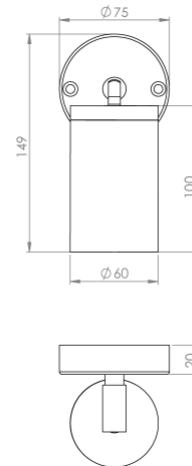

# AQA-103-SS Single Adjustable Wall Light

## CONFIGURED OPTIONS

<b>ORDER CODE</b>	AQA-103-SS-SS-316-X12WN
<b>FINISH OPTION</b>	Stainless Steel 316
<b>OPTICAL OPTION</b>	Narrow (10)
<b>LED OPTION</b>	X12 LED (550lmn)
<b>LED COLOR</b>	Warm White (3000K)

## SPECIFICATIONS

<b>PRODUCT CODE</b>	AQA-103-SS
<b>FAMILY</b>	Artisan
<b>OPTIC OPTIONS</b>	Narrow (10), Medium (25), Wide (40)
<b>FINISH OPTIONS</b>	Stainless Steel 316
<b>LAMP OPTIONS</b>	X12 LED (550lmn), 4W LED MR16 , 6W LED MR16
<b>LED COLORS</b>	Warm White (3000K), Cool White (5700K)
<b>CONSTRUCTION</b>	Stainless Steel 316
<b>CABLE</b>	300mm Aqualux 2-Core Silicone / PTFE Cable
<b>ELECTRICAL</b>	12V ~ 24V AC / 15V ~ 24V DC MultiSource Driver, MR16 SELV (12 or 24V)
<b>WARRANTY</b>	10 Year Warranty
<b>IP RATING</b>	IP65
<b>NOTES</b>	