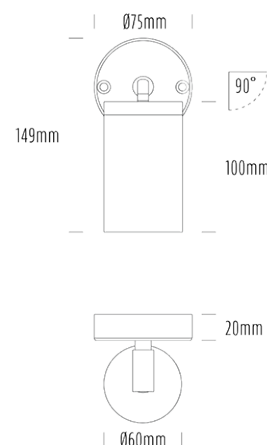

# Single Adjustable Wall Light

## SPECIFICATIONS

Product Code	AQA-103
Family	Artisan
Construction Material	Stainless Steel 316
Cable	300mm Aqualux 2-Core Silicone / PTFE Cable
IP Rating	IP65
Warranty	10 Year Aqualux Warranty

## CONFIGURED OPTIONS

Variant Code	AQA-103-S1X0072725S
Body Colour	Natural
Control Gear	12~24V AC / 24V DC
Rated Power	7W
Nominal Lumens	550 lm
CCT / Colour	2700K / 550mA
Optical	25
CRI	90
Other	1m Aqualux Cable
Dimming	Optional 10V PWM (DC)