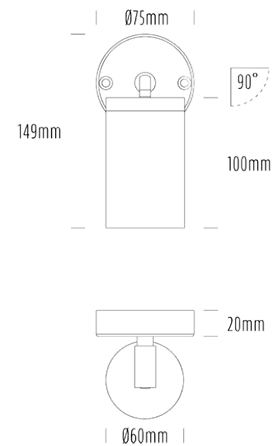

Single Adjustable Wall Light

SPECIFICATIONS

Product Code	AQA-103
Family	Artisan
Construction Material	Stainless Steel 316
Cable	300mm Aqualux 2-Core Silicone / PTFE Cable
IP Rating	IP65
Warranty	10 Year Aqualux Warranty

CONFIGURED OPTIONS

Variant Code	AQA-103-S1X0072710S
Body Colour	Natural
Control Gear	12~24V AC / 24V DC
Rated Power	7W
Nominal Lumens	550 lm
CCT / Colour	2700K / 550mA
Optical	10
CRI	90
Other	1m Aqualux Cable
Dimming	Optional 10V PWM (DC)