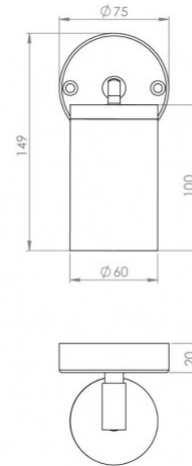

# AQA-103-BR Adjustable Wall Light - Aged Brass

## SPECIFICATIONS

<b>PRODUCT CODE</b>	AQA-103-BR
<b>FAMILY</b>	Artisan
<b>OPTIC OPTIONS</b>	Narrow (10), Medium (25), Wide (40)
<b>FINISH OPTIONS</b>	Antique Bronze
<b>LAMP OPTIONS</b>	X12 LED (550lmn), 4W LED MR16 , 6W LED MR16
<b>LED COLORS</b>	Warm White (3000K), Cool White (5700K)
<b>CONSTRUCTION</b>	Solid Cast Brass
<b>CABLE</b>	300mm Aqualux 2-Core Silicone / PTFE Cable
<b>ELECTRICAL</b>	12V ~ 24V AC / 15V ~ 24V DC MultiSource Driver, MR16 SELV (12 or 24V)
<b>WARRANTY</b>	10 Year Warranty, 1 Year Electrical
<b>IP RATING</b>	IP65
<b>NOTES</b>	