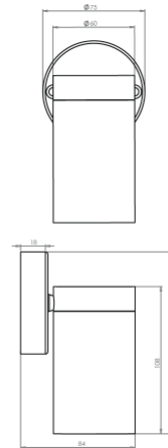

AQA-102-SS Single Fixed Down Light

CONFIGURED OPTIONS

| | |
|-----------------------|-------------------------|
| ORDER CODE | AQA-102-SS-SS-316-X12WN |
| FINISH OPTION | Stainless Steel 316 |
| OPTICAL OPTION | Narrow (10) |
| LED OPTION | X12 LED (550lmn) |
| LED COLOR | Warm White (3000K) |

SPECIFICATIONS

| | |
|-----------------------|---|
| PRODUCT CODE | AQA-102-SS |
| FAMILY | Artisan |
| OPTIC OPTIONS | Narrow (10), Medium (25), Wide (40) |
| FINISH OPTIONS | Stainless Steel 316 |
| LAMP OPTIONS | X12 LED (550lmn), 4W LED MR16 , 6W LED MR16 |
| LED COLORS | Warm White (3000K), Cool White (5700K) |
| CONSTRUCTION | Stainless Steel 316 |
| CABLE | 300mm Aqualux 2-Core Silicone / PTFE Cable |
| ELECTRICAL | 12V ~ 24V AC / 15V ~ 24V DC MultiSource Driver, MR16 SELV (12 or 24V) |
| WARRANTY | 10 Year Warranty |
| IP RATING | IP65 |
| NOTES | |