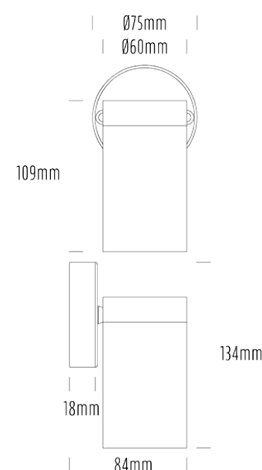

Single Fixed Down Light

SPECIFICATIONS

Product Code	AQA-102
Family	Artisan
Construction Material	Stainless Steel 316
Cable	300mm Aqualux 2-Core Silicone / PTFE Cable
IP Rating	IP65
Warranty	10 Year Aqualux Warranty

CONFIGURED OPTIONS

Variant Code	AQA-102-S1X0075710S
Body Colour	Natural
Control Gear	12~24V AC / 24V DC
Rated Power	7W
Nominal Lumens	600 lm
CCT / Colour	5700K / 550mA
Optical	10
CRI	80
Other	1m Aqualux Cable
Dimming	Optional 10V PWM (DC)