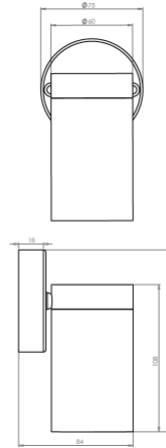

AQA-102-BR Fixed Wall Light - Aged Brass

CONFIGURED OPTIONS

ORDER CODE	AQA-102-BR-AB-X12WN
FINISH OPTION	Antique Bronze
OPTICAL OPTION	Narrow (10)
LED OPTION	X12 LED (550lmn)
LED COLOR	Warm White (3000K)

SPECIFICATIONS

PRODUCT CODE	AQA-102-BR
FAMILY	Artisan
OPTIC OPTIONS	Narrow (10), Medium (25), Wide (40)
FINISH OPTIONS	Antique Bronze
LAMP OPTIONS	X12 LED (550lmn), 4W LED MR16 , 6W LED MR16
LED COLORS	Warm White (3000K), Cool White (5700K)
CONSTRUCTION	Solid Cast Brass
CABLE	300mm Aqualux 2-Core Silicone / PTFE Cable
ELECTRICAL	12V ~ 24V AC / 15V ~ 24V DC MultiSource Driver, MR16 SELV (12 or 24V)
WARRANTY	10 Year Warranty, 1 Year Electrical
IP RATING	IP65
NOTES	