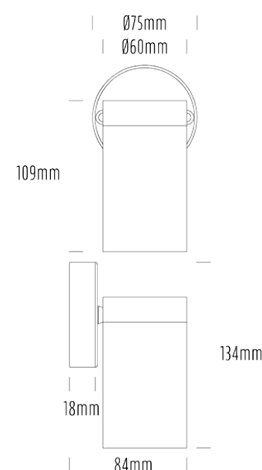

Single Fixed Down Light

SPECIFICATIONS

Product Code	AQA-102
Family	Artisan
Construction Material	Stainless Steel 316
Cable	300mm Aqualux 2-Core Silicone / PTFE Cable
IP Rating	IP65
Warranty	10 Year Aqualux Warranty

CONFIGURED OPTIONS

Variant Code	AQA-102-B3X0075740S
Body Colour	Aged Brass
Control Gear	12~24V AC / 24V DC
Rated Power	7W
Nominal Lumens	600 lm
CCT / Colour	5700K / 550mA
Optical	40
CRI	80
Other	1m Aqualux Cable
Dimming	Optional 10V PWM (DC)