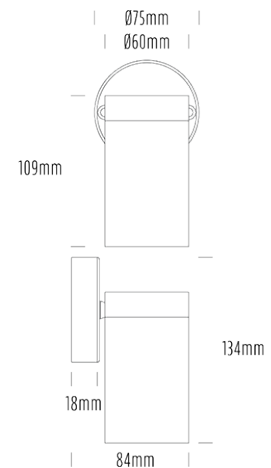

Single Fixed Down Light

SPECIFICATIONS

| | |
|-----------------------|--|
| Product Code | AQA-102 |
| Family | Artisan |
| Construction Material | Stainless Steel 316 |
| Cable | 300mm Aqualux 2-Core Silicone / PTFE Cable |
| IP Rating | IP65 |
| Warranty | 10 Year Aqualux Warranty |

CONFIGURED OPTIONS

| | |
|----------------|-----------------------|
| Variant Code | AQA-102-B3X0073040S |
| Body Colour | Aged Brass |
| Control Gear | 12~24V AC / 24V DC |
| Rated Power | 7W |
| Nominal Lumens | 550 lm |
| CCT / Colour | 3000K / 550mA |
| Optical | 40 |
| CRI | 90 |
| Other | 1m Aqualux Cable |
| Dimming | Optional 10V PWM (DC) |