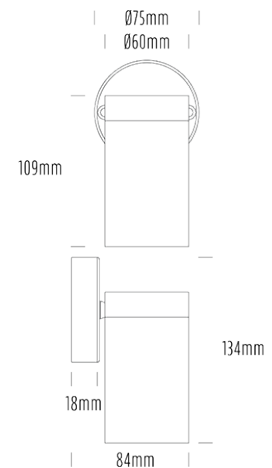

# Single Fixed Down Light

## SPECIFICATIONS

Product Code	AQA-102
Family	Artisan
Construction Material	Stainless Steel 316
Cable	300mm Aqualux 2-Core Silicone / PTFE Cable
IP Rating	IP65
Warranty	10 Year Aqualux Warranty

## CONFIGURED OPTIONS

Variant Code	AQA-102-B3X0072725S
Body Colour	Aged Brass
Control Gear	12~24V AC / 24V DC
Rated Power	7W
Nominal Lumens	550 lm
CCT / Colour	2700K / 550mA
Optical	25
CRI	90
Other	1m Aqualux Cable
Dimming	Optional 10V PWM (DC)