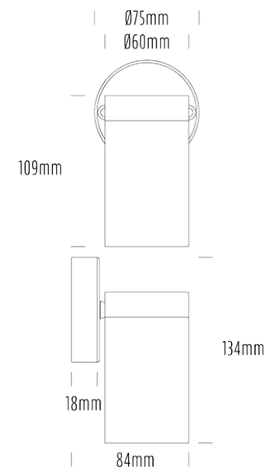

Single Fixed Down Light

SPECIFICATIONS

Product Code	AQA-102
Family	Artisan
Construction Material	Stainless Steel 316
Cable	300mm Aqualux 2-Core Silicone / PTFE Cable
IP Rating	IP65
Warranty	10 Year Aqualux Warranty

CONFIGURED OPTIONS

Variant Code	AQA-102-B3X0072710S
Body Colour	Aged Brass
Control Gear	12~24V AC / 24V DC
Rated Power	7W
Nominal Lumens	550 lm
CCT / Colour	2700K / 550mA
Optical	10
CRI	90
Other	1m Aqualux Cable
Dimming	Optional 10V PWM (DC)