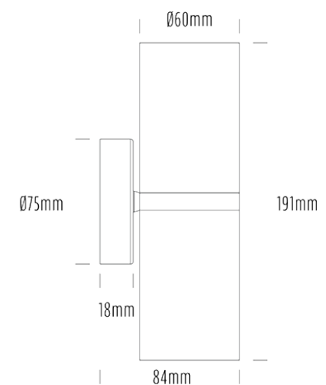

Up/Down Wall Light

SPECIFICATIONS

Product Code	AQA-101
Family	Artisan
Construction Material	Stainless Steel 316
Cable	300mm Aqualux 2-Core Silicone / PTFE Cable
IP Rating	IP65
Warranty	10 Year Aqualux Warranty

CONFIGURED OPTIONS

Variant Code	AQA-101-S1X0145710S
Body Colour	Natural
Control Gear	12~24V AC / 24V DC
Rated Power	14W
Nominal Lumens	1200 lm
CCT / Colour	5700K / 550mA
Optical	10
CRI	80
Other	1m Aqualux Cable
Dimming	Optional 10V PWM (DC)