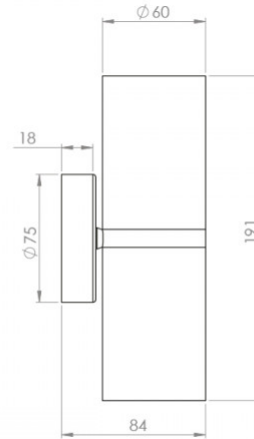

AQA-101-BR Up/Down Wall Light

CONFIGURED OPTIONS

ORDER CODE	AQA-101-BR-AB-X12WN
FINISH OPTION	Antique Bronze
OPTICAL OPTION	Narrow (10)
LED OPTION	X12 LED (550lmn)
LED COLOR	Warm White (3000K)

SPECIFICATIONS

PRODUCT CODE	AQA-101-BR
FAMILY	Artisan
OPTIC OPTIONS	Narrow (10), Medium (25), Wide (40)
FINISH OPTIONS	Antique Bronze
LAMP OPTIONS	X12 LED (550lmn), 4W LED MR16 , 6W LED MR16
LED COLORS	Warm White (3000K)
CONSTRUCTION	Solid Cast Brass
CABLE	300mm Aqualux 2-Core Silicone / PTFE Cable
ELECTRICAL	12V ~ 24V AC / 15V ~ 24V DC MultiSource Driver, MR16 SELV (12 or 24V)
WARRANTY	10 Year Warranty
IP RATING	IP65
NOTES	