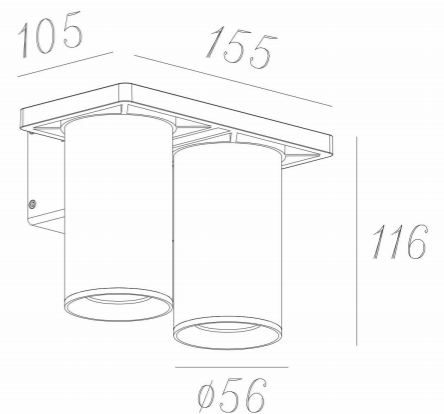

LIGHTING THAT OUTPERFORMS
SINCE 1998

SILO WALL PILLAR EXTERIOR

SILO is a sleek, IP65-rated outdoor wall light crafted with a durable aluminium body and glass diffuser. Designed for Downward illumination, Its cylindrical form creates focused illumination, offering a clean, contemporary aesthetic that perfectly complements modern architectural designs. With an IP65 protection ensures strong resistance to dust and water, making it suitable for coastal environments and a reliable choice for both residential and commercial exteriors.

PRODUCT SPECIFICATIONS

Product Type	Wall Pillar Exterior
Finish	Texture Black & Texture White
Input Voltage	240V AC 50 Hz
Lamp Base	2 x GU10 (Max . Wattage : 2 x 35W)
Globe Included	No
IP Rating	IP65
IK Rating	IK10
Warranty	3 Years

ORDERING CODE

UOW-SILO 2 -DN-WH

UOW-SILO 2 -DN-BLK

UGE ACCESSORIES

DESCRIPTION	MODEL NUMBER	IMAGE
6W GU10 Globe 36° 3000K 470lm	UGU10 LED5W-WW	
5W GU10 Globe 45° 3CCT Selectable 550-600lm	UGU10 LED5W-3CCT	