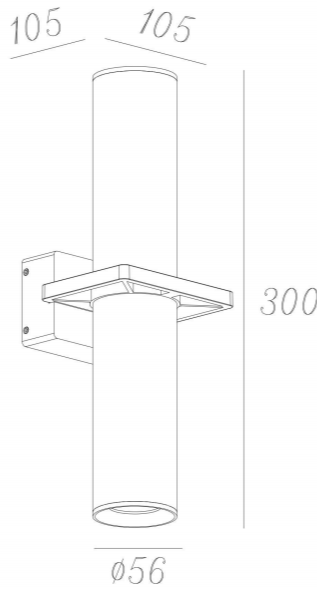

## SILO WALL PILLAR EXTERIOR

SILO is a sleek, IP65-rated outdoor wall light crafted with a durable aluminium body and glass diffuser. Designed for Up and downward illumination, its cylindrical form creates focused illumination, offering a clean, contemporary aesthetic that perfectly complements modern architectural designs. With an IP65 protection ensures strong resistance to dust and water, making it suitable for coastal environments and a reliable choice for both residential and commercial exteriors.

### PRODUCT SPECIFICATIONS

<b>Product Type</b>	Wall Pillar Exterior
<b>Finish</b>	Texture Black & Texture White
<b>Input Voltage</b>	240V AC 50 Hz
<b>Lamp Base</b>	2 x GU10 (Max. Wattage : 2 x 35W)
<b>Globe Included</b>	No
<b>IP Rating</b>	IP65
<b>IK Rating</b>	IK10
<b>Warranty</b>	3 Years