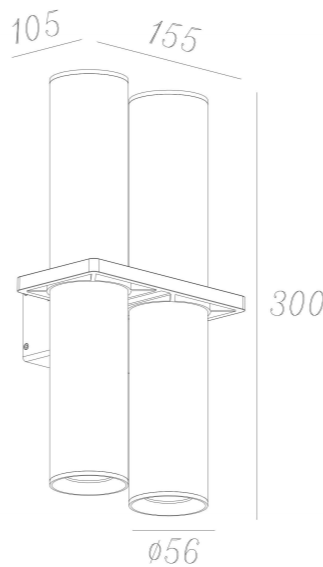

LIGHTING THAT OUTPERFORMS
SINCE 1998

SILO-2 WALL PILLAR EXTERIOR

SILO-2 is a sleek, IP65-rated outdoor wall light crafted with a durable aluminium body and glass diffuser. Designed for Up and downward illumination, its cylindrical form creates focused illumination, offering a clean, contemporary aesthetic that perfectly complements modern architectural designs. With an IP65 protection ensures strong resistance to dust and water, making it suitable for coastal environments and a reliable choice for both residential and commercial exteriors.

PRODUCT SPECIFICATIONS

Product Type	Wall Pillar Exterior
Finish	Texture Black & Texture White
Input Voltage	240V AC 50 Hz
Lamp Base	4 x GU10 (Max . Wattage : 4 x 35W)
Globe Included	No
IP Rating	IP65
IK Rating	IK10
Warranty	3 Years

ORDERING CODE

UOW-SILO 2-WH

UOW-SILO 2-BLK

UGE ACCESSORIES

DESCRIPTION	MODEL NUMBER	IMAGE
6W GU10 Globe 36° 3000K 470lm	UGU10 LED5W-WW	
5W GU10 Globe 45° 3CCT Selectable 550-600lm	UGU10 LED5W-3CCT	