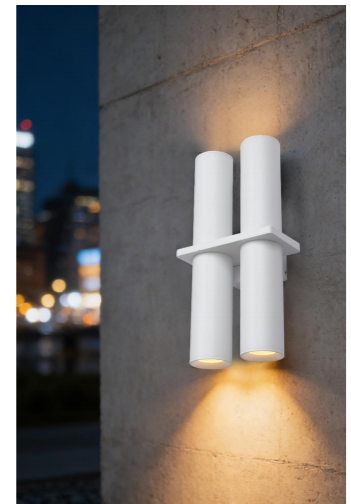

LIGHTING THAT OUTPERFORMS
SINCE 1998

SILO-2 WALL PILLAR EXTERIOR

SILO-2 is a sleek, IP65-rated outdoor wall light crafted with a durable aluminium body and glass diffuser. Designed for Up and downward illumination, its cylindrical form creates focused illumination, offering a clean, contemporary aesthetic that perfectly complements modern architectural designs. With an IP65 protection ensures strong resistance to dust and water, making it suitable for coastal environments and a reliable choice for both residential and commercial exteriors.

PRODUCT SPECIFICATIONS

Product Type	Wall Pillar Exterior
Finish	Texture Black & Texture White
Input Voltage	240V AC 50 Hz
Lamp Base	4 x GU10 (Max . Wattage : 4 x 35W)
Globe Included	No
IP Rating	IP65
IK Rating	IK10
Warranty	3 Years

ORDERING CODE

UOW-SILO 2-WH

UOW-SILO 2-BLK

UGE ACCESSORIES

DESCRIPTION	MODEL NUMBER	IMAGE
6W GU10 Globe 36° 3000K 470lm	UGU10 LED5W-WW	
5W GU10 Globe 45° 3CCT Selectable 550-600lm	UGU10 LED5W-3CCT	