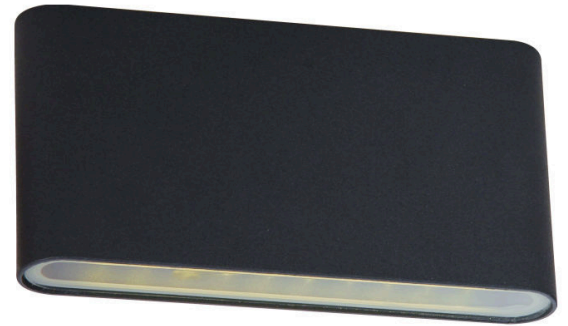

LIGHTING THAT OUTPERFORMS

SINCE 1998

SIGMA

Our Sigma Led Wall light is designed for either indoor or outdoor applications. The luminaire features clear tempered glass facing upwards and downwards, along with a powder-coated finish that resists corrosion, making it suitable for coastal application. Also It boasts an IP54 rating, making it resistant to dust and water. The built-in LED lamps are 3 colour-selectable, non-dimmable and come with an integral driver. This contemporary luminaire is ideal for driveways or any exterior wall light, providing effective lighting solutions.

PRODUCT SPECIFICATIONS

Installation	Exterior - Wall Light
Finish	Matte Black / Matte White
Material	Tough die cast aluminum, with clear tempered glass
Beam Angle	90°
Wattage	2 X 5W
Voltage	240V 50Hz
Dimensions	H90 x W175 x D28mm
LED	Samsung SMD
Colour Temp	3CCT - 3000K/4000K/5500K
CRI	>80
Lumen	870lm (3000K)/ 930lm (4000K)/ 590lm (5500K)
IP Rating	IP54
IK Rating	IK07
Warranty	3 Years