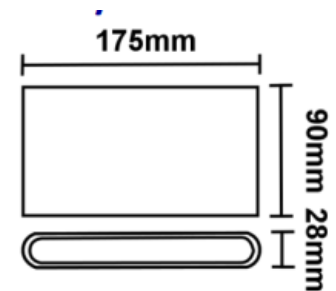

LIGHTING THAT OUTPERFORMS

SINCE 1998

SIGMA

Our Sigma Led Wall light is designed for either indoor or outdoor applications. The luminaire features clear tempered glass facing upwards and downwards, along with a powder-coated finish that resists corrosion, making it suitable for coastal application. Also It boasts an IP54 rating, making it resistant to dust and water. The built-in LED lamps are 3 colour-selectable, non-dimmable and come with an integral driver. This contemporary luminaire is ideal for driveways or any exterior wall light, providing effective lighting solutions.

PRODUCT SPECIFICATIONS

Installation	Exterior - Wall Light
Finish	Matte Black / Matte White
Material	Tough die cast aluminum, with clear tempered glass
Beam Angle	90°
Wattage	2 X 5W
Voltage	240V 50Hz
Dimensions	H90 x W175 x D28mm
LED	Samsung SMD
Colour Temp	3CCT - 3000K/4000K/5500K
CRI	>80
Lumen	870lm (3000K)/ 930lm (4000K)/ 590lm (5500K)
IP Rating	IP54
IK Rating	IK07
Warranty	3 Years