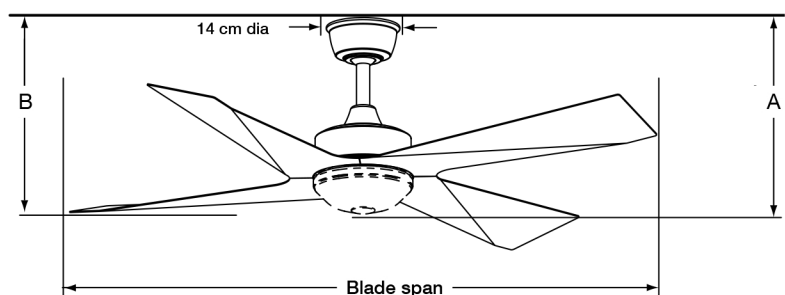

Sleek, modern ceiling fan designed in Australia with Rust-Free Aluminium blades

132cm (52")
Blade span

170
RPM

71 W
Energy usage

- + Designed and engineered to epitomise the clean, sharp lines of modern decor, the Modn-4 ceiling fan can make a bold statement or elegantly blend with your space
- + Powered by an efficient 172 x 20 mm AC motor, the Modn-4's clean motor housing has been designed as an understated and elegant addition to your space
- + Engineered from aluminium, the Modn-4's lightweight and rust-free blades offer efficient cooling for Australian conditions
- + For those times when you need your fan to also be a light, the Modn-4's 12W LED light kit is a stylish addition

Fan Speed (H/M/L)	170 / 110 / 55 RPM
Airflow (H)	8,372 m³ / hr
Efficiency (H)	117 m³ / hr / W
Energy usage (H/M/L)	71 / 34 / 11 W
Location	Indoor & Outdoor (Undercover)
Wall Control	Included
Remote Control	Available
Light Adaptable	Yes

Fan Dimensions per Downrod			
For ceilings	Downrod (∅26 mm)	A	B
2.4m – 2.9m	12 cm (4.5 inch) *	31 cm	31 cm
3m – 4m	90 cm (36 inch) #	109 cm	109 cm
4m – 5.5m	180 cm (72 inch) #	199 cm	199 cm
Light Kit increases A by 7 cm			

* Standard downrod included with fan. # Optional downrod available for purchase.