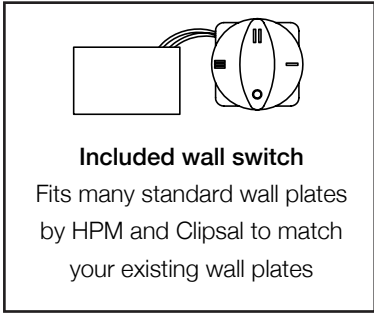

Fan finish

Black with matching blades

White with matching blades

LED Light Kit

Power: 12W
Lumen: 1100
CCT: 3000K

12W LED Light Kit in Black

12W LED Light Kit in White

Downrods

	90 cm (36")	180 cm (72")
Black	DRWL-36BL	DRWL-72BL
White	DRWL-36WH	DRWL-72WH
RRP	$55.00	$100.00

Remote Controls

RC4
Three-speed remote control (fan and light) with optional dimmer
$90.00

RC9
fanSync Bluetooth remote control (fan and light) with dimming
$149.00