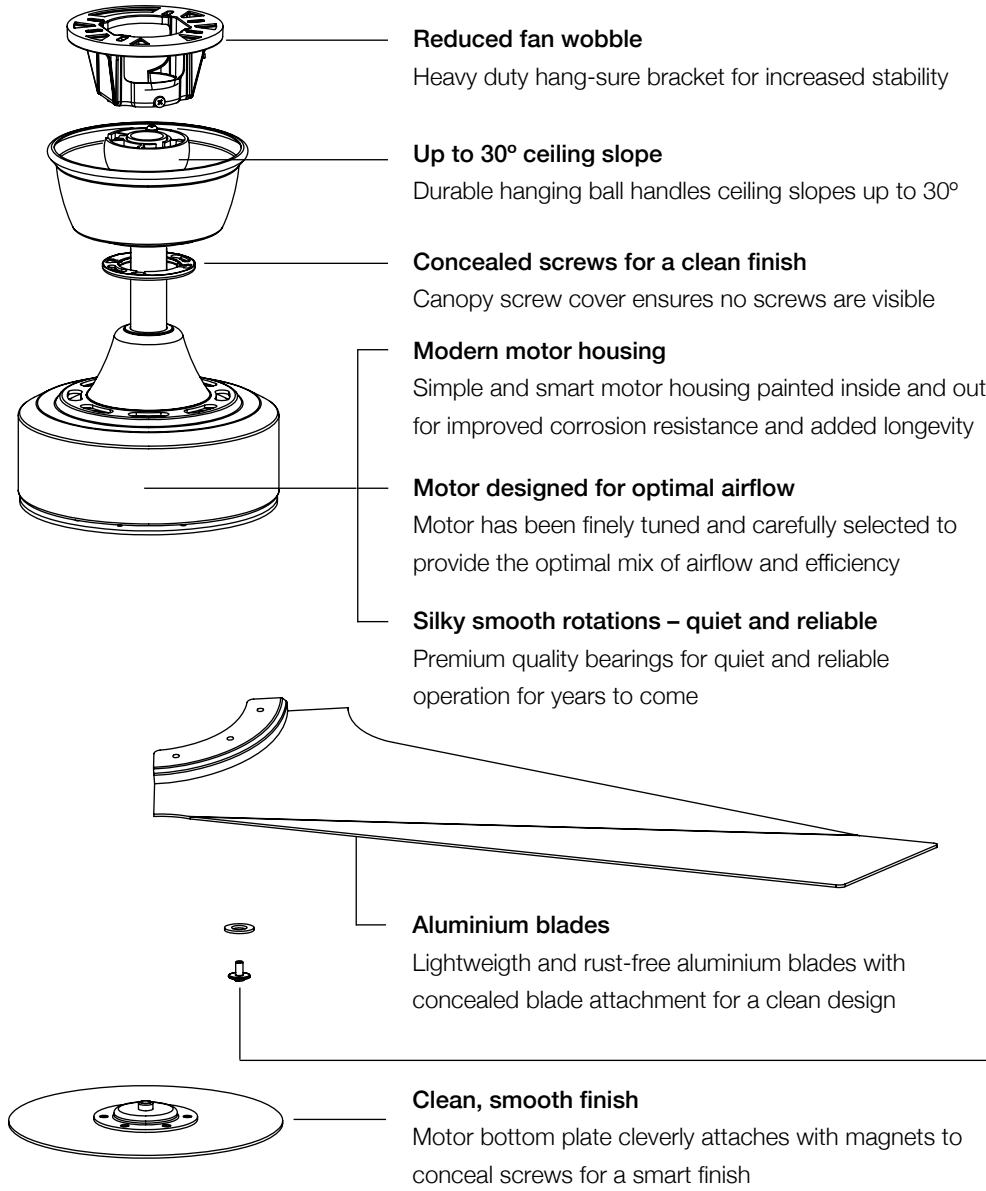

Sleek, modern ceiling fan designed in Australia with Rust-Free Aluminium blades

132cm (52")  
Blade span

170  
RPM

71 W  
Energy usage

- + Designed and engineered to epitomise the clean, sharp lines of modern decor, the Modn-4 ceiling fan can make a bold statement or elegantly blend with your space
- + Powered by an efficient 172 x 20 mm AC motor, the Modn-4's clean motor housing has been designed as an understated and elegant addition to your space
- + Engineered from aluminium, the Modn-4's lightweight and rust-free blades offer efficient cooling for Australian conditions
- + For those times when you need your fan to also be a light, the Modn-4's 12W LED light kit is a stylish addition

Fan Speed (H/M/L)	170 / 110 / 55 RPM
Airflow (H)	8,372 m <sup>3</sup> / hr
Efficiency (H)	117 m <sup>3</sup> / hr / W
Energy usage (H/M/L)	71 / 34 / 11 W
Location	Indoor & Outdoor (Undercover)
Wall Control	Included
Remote Control	Available
Light Adaptable	Yes

Fan Dimensions per Downrod			
For ceilings	Downrod (∅26 mm)	A	B
2.4m – 2.9m	12 cm (4.5 inch) *	31 cm	31 cm
3m – 4m	90 cm (36 inch) #	109 cm	109 cm
4m – 5.5m	180 cm (72 inch) #	199 cm	199 cm
Light Kit increases A by 7 cm			

\* Standard downrod included with fan. # Optional downrod available for purchase.

**132 cm (52 inch)**

Net hanging weight: 9 kg

**Fan finish**

FM22BL

Black with matching blades

FM22WH

White with matching blades