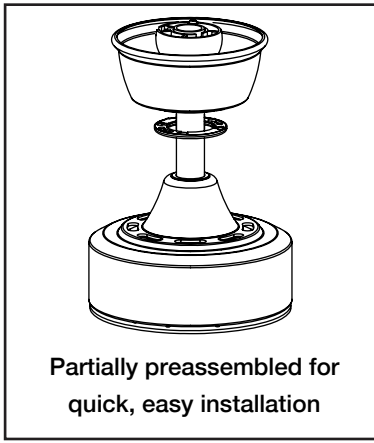

Fan finish

Black with matching blades

White with matching blades

LED Light Kit

Power: 12W
Lumen: 1100
CCT: 3000K

12W LED Light Kit in Black

12W LED Light Kit in White

Downrods

	90 cm (36")	180 cm (72")
Black	DRWL-36BL	DRWL-72BL
White	DRWL-36WH	DRWL-72WH
RRP	$55.00	$100.00

Remote Controls

RC4
Three-speed remote control (fan and light) with optional dimmer
$90.00

RC9
fanSync Bluetooth remote control (fan and light) with dimming
$149.00