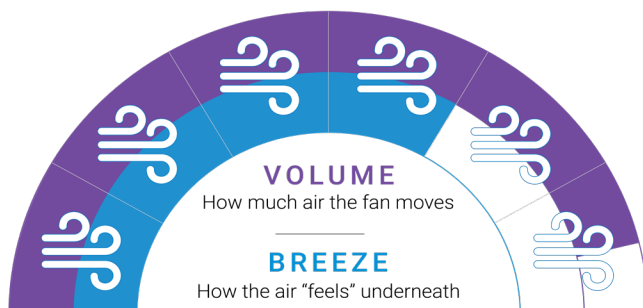

FAN PERFORMANCE

Fan Speed (H/M/L) (Revolutions Per Minute)	180 / 140 / 80 RPM
Energy usage (H/M/L) (Watts)	58 W / 35 W / 14 W
Airflow volume (H/M/L) (Cubic metres per hour)	13,500 / 9,440 / 5,940 CMH
Efficiency (H/M/L) (CMH / W)	233 / 270 / 424 CMH / W

The Fan Performance Indicator is a guide to show customer's how much air the fan moves as well as how the airflow "feels" when you stand underneath. This is a guide only. Refer to our website for more information.

Fan Dimensions per Downrod			
For ceilings	Downrod (ø26 mm)	A	B
2.4m – 2.9m	12 cm (4.5 inch) ^	30.5 cm	29 cm
3m – 4m	90 cm (36 inch) #	108 cm	107 cm
4m – 5.5m	180 cm (72 inch) #	198 cm	197 cm
Light Kit increases A by 4 cm			

^Standard downrod included with fan. #Optional downrod available for purchase.