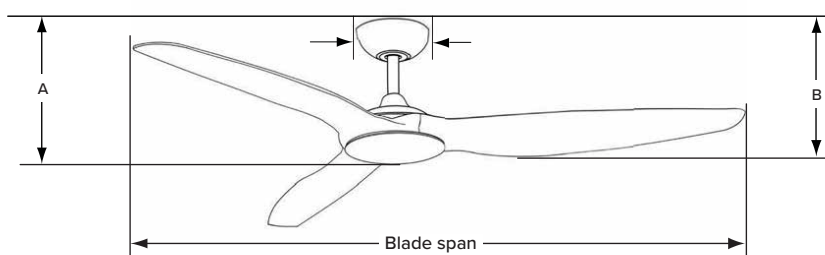

152 cm (60 inch)

Net hanging weight: 8 kg

THREE YEAR | **ONSITE WARRANTY**