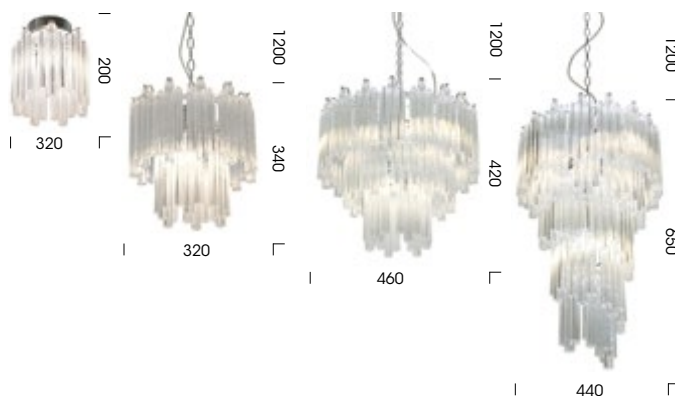

STIRLING

PENDANTS & BATTEN FIX

The Stirling light is structured via a polished chrome base and arms. Light is softly diffused, through the draped opal acrylic hanging cylinders.

Stirling batten fix

60w
(Globe not included)

Stirling 4lt pendant

4x28w E14
(Globe included)

Stirling 1lt pendant

60w E27
(Globe not included)

Stirling 5lt pendant

5x28w E14
(Globe included)

Colours: Chrome with clear.