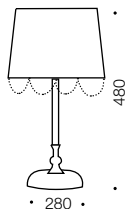

Regina

Table Lamp

Specifications

Type	Table Lamp
Light Source	E27 40w max
Globe	Not included
Warranty	1 year*

Measurements

Colours

Chrome/white

Gold/cream