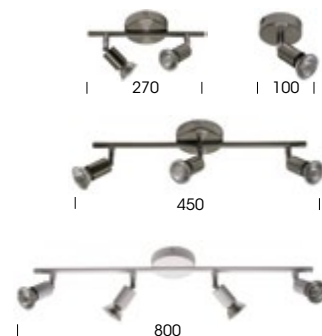

## SPOTLIGHTS

Nora has a modern design and they are perfect for kitchens and working areas.

**Nora 1 spot**  
1x50w GU.10 240v  
(Globe included)

**Nora 2 bar**  
2x50w GU.10 240v  
(Globe included)

**Nora 3 bar**  
3x50w GU.10 240v  
(Globe included)

**Nora 4 bar**  
4x50w GU.10 240v  
(Globe included)

**Colours:** Nickel or white.

## SPOTLIGHTS

Simca has a modern square design, because its 12volt gives a crisp clean light output. Perfect for kitchens and work areas.

**Simca 1 spot**  
1x50w 12v MR16 cool fit  
(Globe included)

**Simca 2 bar**  
2x50w 12v MR16 cool fit  
(Globe included)

**Simca 3 bar**  
3x50w 12v MR16 cool fit  
(Globe included)

**Simca 4 bar**  
4x50w 12v MR16 cool fit  
(Globe included)

**Simca 4 square**  
4x50w 12v MR16 cool fit  
(Globe included)

**Colours:** Nickel with chrome.