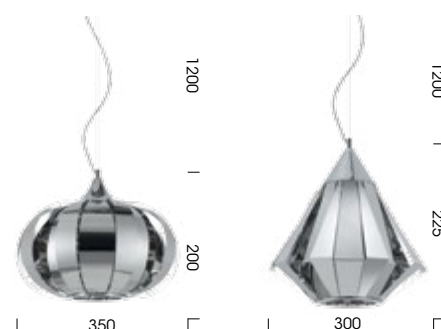

## PENDANTS

The Movy & Zac pendants are a dynamic and ultra-modern fitting. Its glossy chrome panelled shade casts a distinctive luminescence. The Space Age comes alive with this cutting edge pendant.

**Movy pendant**  
60w E27  
(Globe not included)

**Zac pendant**  
60w E27  
(Globe not included)

**Colours:** Chrome/stainless steel.