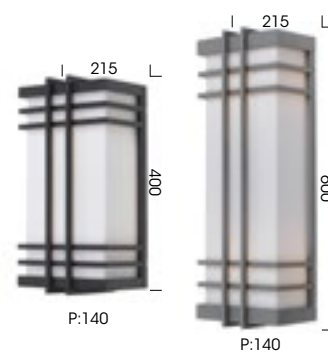

MORLEY

EXTERIOR WALL LAMPS

IP44

Morley oversized exterior wall light has a metal construction with acrylic diffuser.

Morley 2 EX wall lamp

2x60w E27

(Globe not included)

Morley 3 EX wall lamp

3x60w E27

(Globe not included)

Colours: Black or silver with opal.