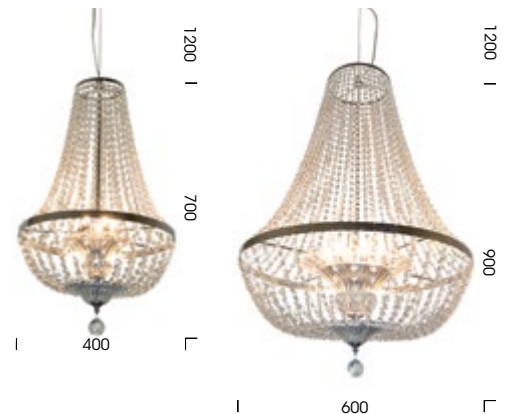

MATINA

PENDANTS

Matina is a contemporary chandelier that creates a sense of decadence, formalising any room. A simple chrome frame, clear glass sconced lamp holders and draped in optic crystal.

Matina 40 pendant
5x28w G9
(Globe included)

Matina 60 pendant
8x28w G9
(Globe included)

Colours: Chrome with crystal glass.