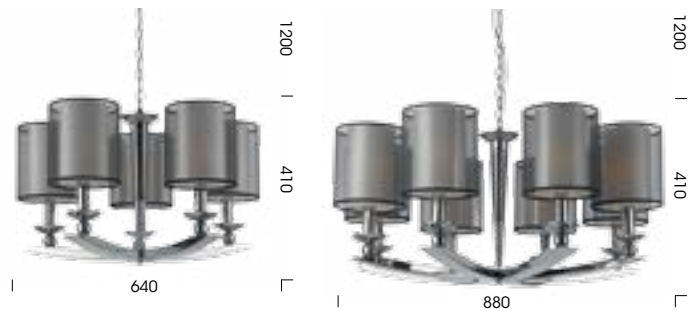

LYALL

PENDANT

The Lyall pendant gives distinctive elegance to your living space. The frame features highly polished chrome arms and centre body. The shades are finished in semi transparent silver surrounding a white linen inner shade.

Lyall 5 pendant
5x40w E14 max
(Globe included)

Lyall 8 pendant
8x40w E14 max
(Globe included)

Colours: Chrome with silver shades.