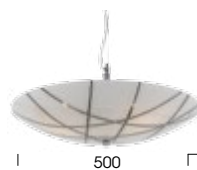

# LUZERN

PENDANT & CLOSE TO CEILING (CTC)

A sharp and stylist ceiling fixture that glows with opal art glass. Striking glass black glass trim with chrome metware.

**Luzern ctc 40**  
3x60w E27 max  
(Globe not included)

**Luzern 50 pendant**  
3x60w E27 max  
(Globe not included)

**Colours:** Chrome with frost mirror line glass.