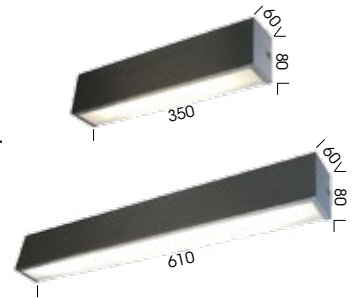

GLENN

WALL LAMPS

The superior look of machined aluminium matches perfectly with architectural details. The fluorescent light source is perfectly cast top and bottom providing a subtle atmosphere.

Glenn 35 wall lamp

8w T5 5000k
(Globe included)

Glenn 61 wall lamp

14w T5 5000k
(Globe included)

Colours: Aluminium with frost.

PORTO

WALL LAMPS

The Porto wall lamp is the latest updated look. The opaline centre glass is bordered by a sleek curved clear glass and accented in chrome.

Porto wall bracket - OM

40w E14 maz
(Globe not included)

Colours: Chrome/clear/opal matt.