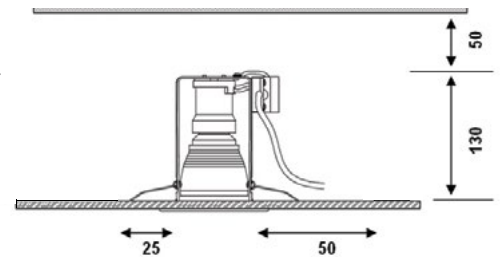

### EPSY 11

Twist-off face

Size: D 105 x H 170

Cut out: D 75 ( 90 max )

Lamp\*: Recommended SMS 14w E27 energy saver 2700 or 4000K\*  
(Globe not included)

Color: Nickel matt/frost BC: 9 329501 022566  
White/frost BC: 9 329501 022573

### DLCF

Open face

Size: D 100 H 125

Cut out D 70 (90max)

Lamp\*: Recommended SMS 14 watt E27 energy saver 2700 or 4000K\*  
(Globe not included)

Color: Nickel matt  
BC: 9 329501 018743  
White  
BC :9 329501 018750