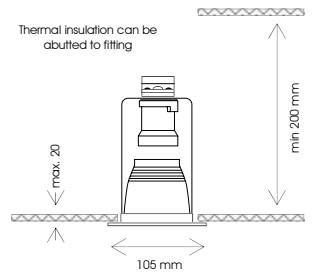

### EPSY 11

Twist-off face

Size: D 105 x H 170

Cut out: D 75 ( 90 max )

Lamp\*: Recommended SMS 14w E27 energy saver 2700 or 4000K\*  
(Globe not included)

Color: Nickel matt/frost BC: 9 329501 022566  
White/frost BC: 9 329501 022573

### DLCF

Open face

Size: D 100 H 125

Cut out D 70 (90max)

Lamp\*: Recommended SMS 14 watt E27 energy saver 2700 or 4000K\*  
(Globe not included)

Color: Nickel matt  
BC: 9 329501 018743  
White  
BC :9 329501 018750