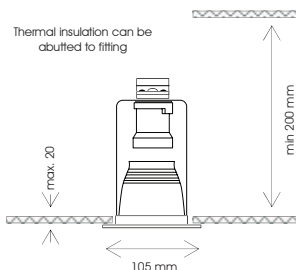

EPSY 11
 Twist-off face
 Size: D 105 x H 170
 Cut out: D 75 (90 max)
 Lamp*: Recommended
 SMS 14 watt E27 energy saver
 2700 or 4000 K * required

Color:
 Nickel matt / frost
 BC: 9 329501 022566
 White / frost
 BC: 9 329501 022573

Packing : 20 pce

EPSY 12
 Twist-off face
 Size: L 200 x W 123 x H 80
 Cut out: D 100 (110 max)
 Lamp*: Recommended
 SMS 14 watt E27 energy saver
 2700 or 4000 K * required

Color:
 Nickel matt / frost
 BC: 9 329501 022580
 White / frost
 BC: 9 329501 022597