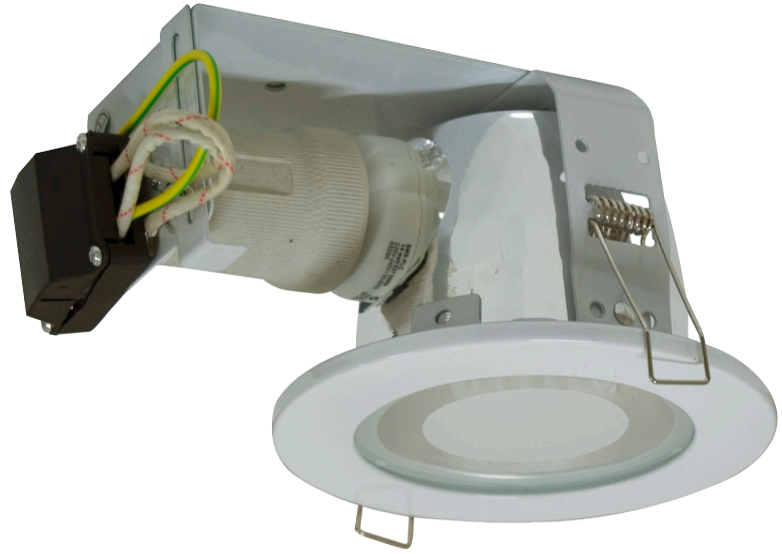

Epsy

DOWNLIGHT

The architectural of the Epsy downlight is a must have for the modern home. Energy efficient CFL globes provided the perfect combination of design and function.

FEATURES:

- Steel construction
- Polished aluminium reflector
- Glass face
- Mains voltage
- PLC lamp ready
- Easy installation
- Lightweight design

EPSY 11
 Twist-off face
 Size: D 105 x H 170
 Cut out: D 75 (90 max)
 Lamp*: Recommended
 SMS 14 watt E27 energy saver
 2700 or 4000 K * required

Color:
 Nickel matt / frost
 BC: 9 329501 022566
 White / frost
 BC: 9 329501 022573

Packing : 20 pce

EPSY 12
 Twist-off face
 Size: L 200 x W 123 x H 80
 Cut out: D 100 (110 max)
 Lamp*: Recommended
 SMS 14 watt E27 energy saver
 2700 or 4000 K * required

Color:
 Nickel matt / frost
 BC: 9 329501 022580
 White / frost
 BC: 9 329501 022597