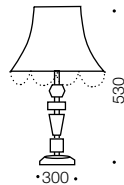

Eden

Table Lamp

Specifications

Type	Table Lamp
Light Source	E27 40w max
Globe	Not included
Warranty	1 year*

Measurements

Colours

Chrome/white

Gold/white