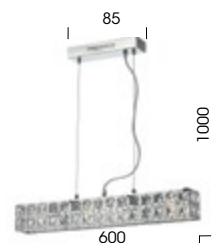

CRISS

PENDANT

This pendant is electroplated to ensure a stunning finish and long life. This breathtaking pendant is ready to transform the decor of your living and dining room.

Criss 60 pendant
4x28w G9
(Globe included)

Colours: Chrome/frost/clear