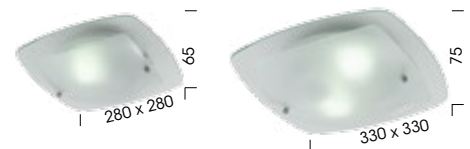

CETRA

OYSTERS

The distinctive shape of the Cetra oyster perfectly compliments today's modern living areas.

Cetra 28 oyster
1x14w E27
(Globe not included)

Cetra 33 oyster
2x14w E27
(Globe not included)

Colours: Nickel with frost diffuser.