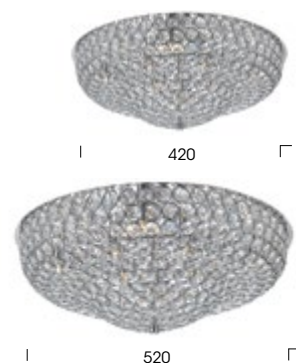

# CARINA

## PENDANTS

Chrome and crystal contemporary close to ceiling, complete with OSRAM G9 globe.

**Carina ctc 42**  
5x33w G9 OSRAM

**Carina ctc 52**  
8x33w G9 OSRAM

**Colours:** Chrome and optic crystal.