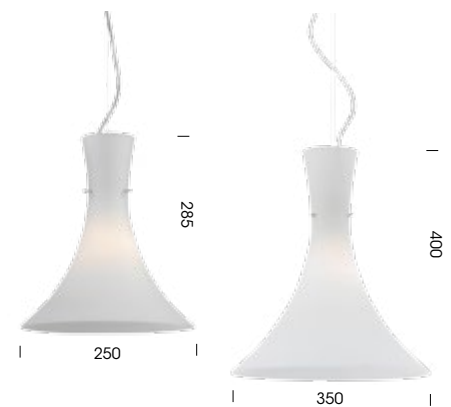

BISSET

PENDANTS

The striking, perfectly shaped, hand-blown glass pendant provides a distinctive decor upgrade. Finished in chrome with opal matt art glass.

Bisset 25 pendant

1x40w E27 max
(Globe not included)

Bisset 35 pendant

1x60w E27 max
(Globe not included)

Colours: Chrome with opal matt glass.