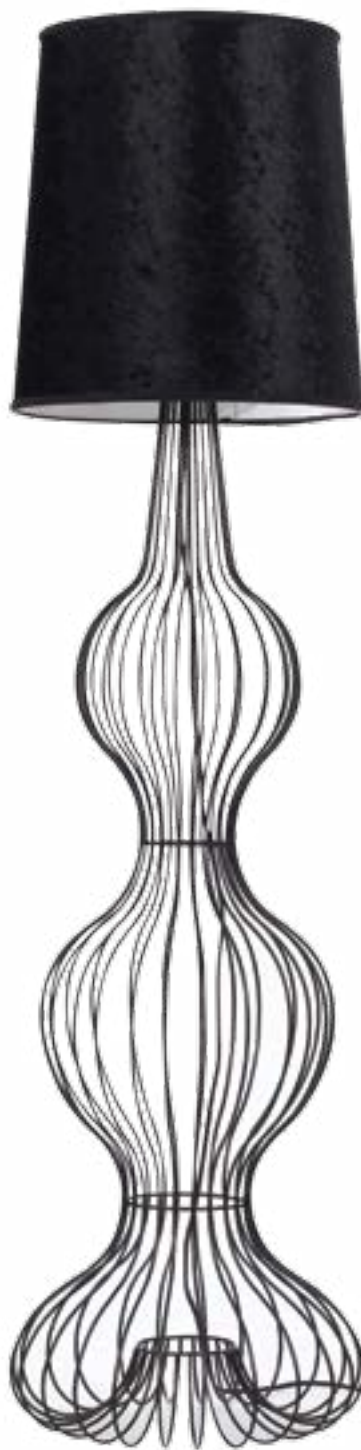

BISHOP

FLOOR LAMPS

Bishop Floor Lamp

60w E27max

Size: D: 420 x H: 1600

Colours: Black