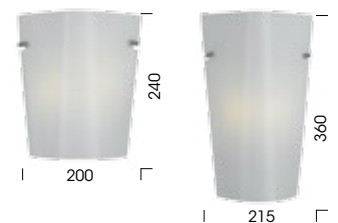

AMIGA

WALL LAMPS

A great look for hallways, bedrooms and living areas.
Opaline art glass with soft horizontal ribs trimmed with
chrome decós.

Amiga wall lamp 1-OM

40w E14 max
(Globe not included)

Amiga wall lamp 2-OM

60w E27 max
(Globe not included)

Colours: Chrome with opal glass.