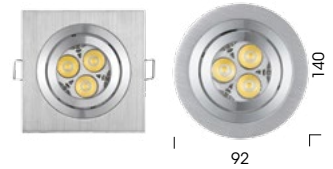

ALPHA DOWNLIGHTS

Alpha fixed downlights – aluminium face. Ideal for use in a kitchen, lounge, dining room or hallway. Suitable for indoor use only. To be recessed into the ceiling.

2 Light Rectangle

2x9w gu10 max
(Globe not included)

Colours: Aluminium face – Available as round/square

cut out 85x168

1 Light Round or Square

9w gu10 max
(Globe not included)

Colours: Aluminium face – Available as round/square

cut out 85m

CABINET CTC DOWNLIGHTS

Cabinet triangle ctc

20w G4 JC 12v
(Globe included)

Cabinet round ctc

20w G4 JC 12v
(Globe included)

Colours: Nickel.

Includes:

Option:
Transformer required
LTR 60va 12v Dimmable