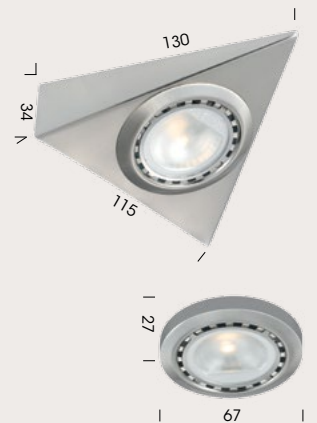

ALPHA DOWNLIGHTS

Alpha fixed downlights – aluminium face. Ideal for use in a kitchen, lounge, dining room or hallway. Suitable for indoor use only. To be recessed into the ceiling.

2 Light Rectangle

2x9w gu10 max
(Globe not included)

Colours: Aluminium face – Available as round/square

cut out 85x168

1 Light Round or Square

9w gu10 max
(Globe not included)

Colours: Aluminium face – Available as round/square

cut out 85m

CABINET CTC DOWNLIGHTS

Cabinet triangle ctc

20w G4 JC 12v
(Globe included)

Cabinet round ctc

20w G4 JC 12v
(Globe included)

Colours: Nickel.

Includes:

Option:
Transformer required
LTR 60va 12v Dimmable