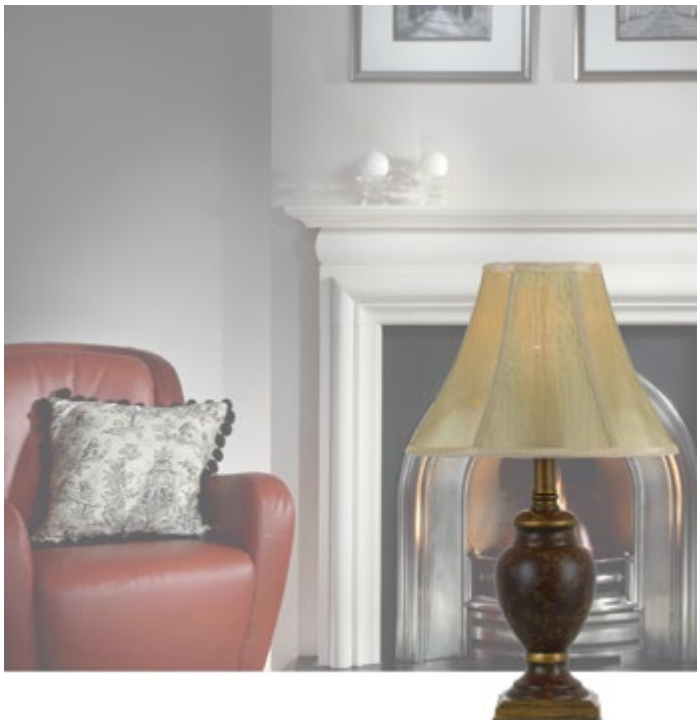

ABADIN

TABLE LAMP

The Abadin table lamp features hand painted floral detail with brown tones on the base and an off-white cut corners rectangular cloth shade. This decorative, traditional-style table lamp is quite outstanding.

Abadin table lamp

60w E27

(Globe not included)

Colours: Hand painted.

ESTORIL

TABLE LAMP

The Estoril table lamp is very warm in design. It invites illumination and style to your room. The lamp features a brown-toned base with hand-painted leaves to create a stunning effect. The off-white shade is perfectly suited.