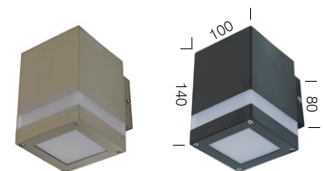

## EXTERIOR WALL LAMP

The Taros wall lamp range is a clean straightforward cubic design. The stainless steel body with frosted polycarbonate lens provides a rich accent to your home. Fitted with the latest energy saving SMD globes.

**Taros EX 1 wall lamp**  
1 x 1.5 watt SMD GU10 240volt  
warm white

**Taros EX 2 wall lamp**  
2 x 1.5 watt SMD GU10 240 volt  
warm white

**Colours:** Black (SS 304) with frost glass.  
Stainless 304 brushed with frost glass .